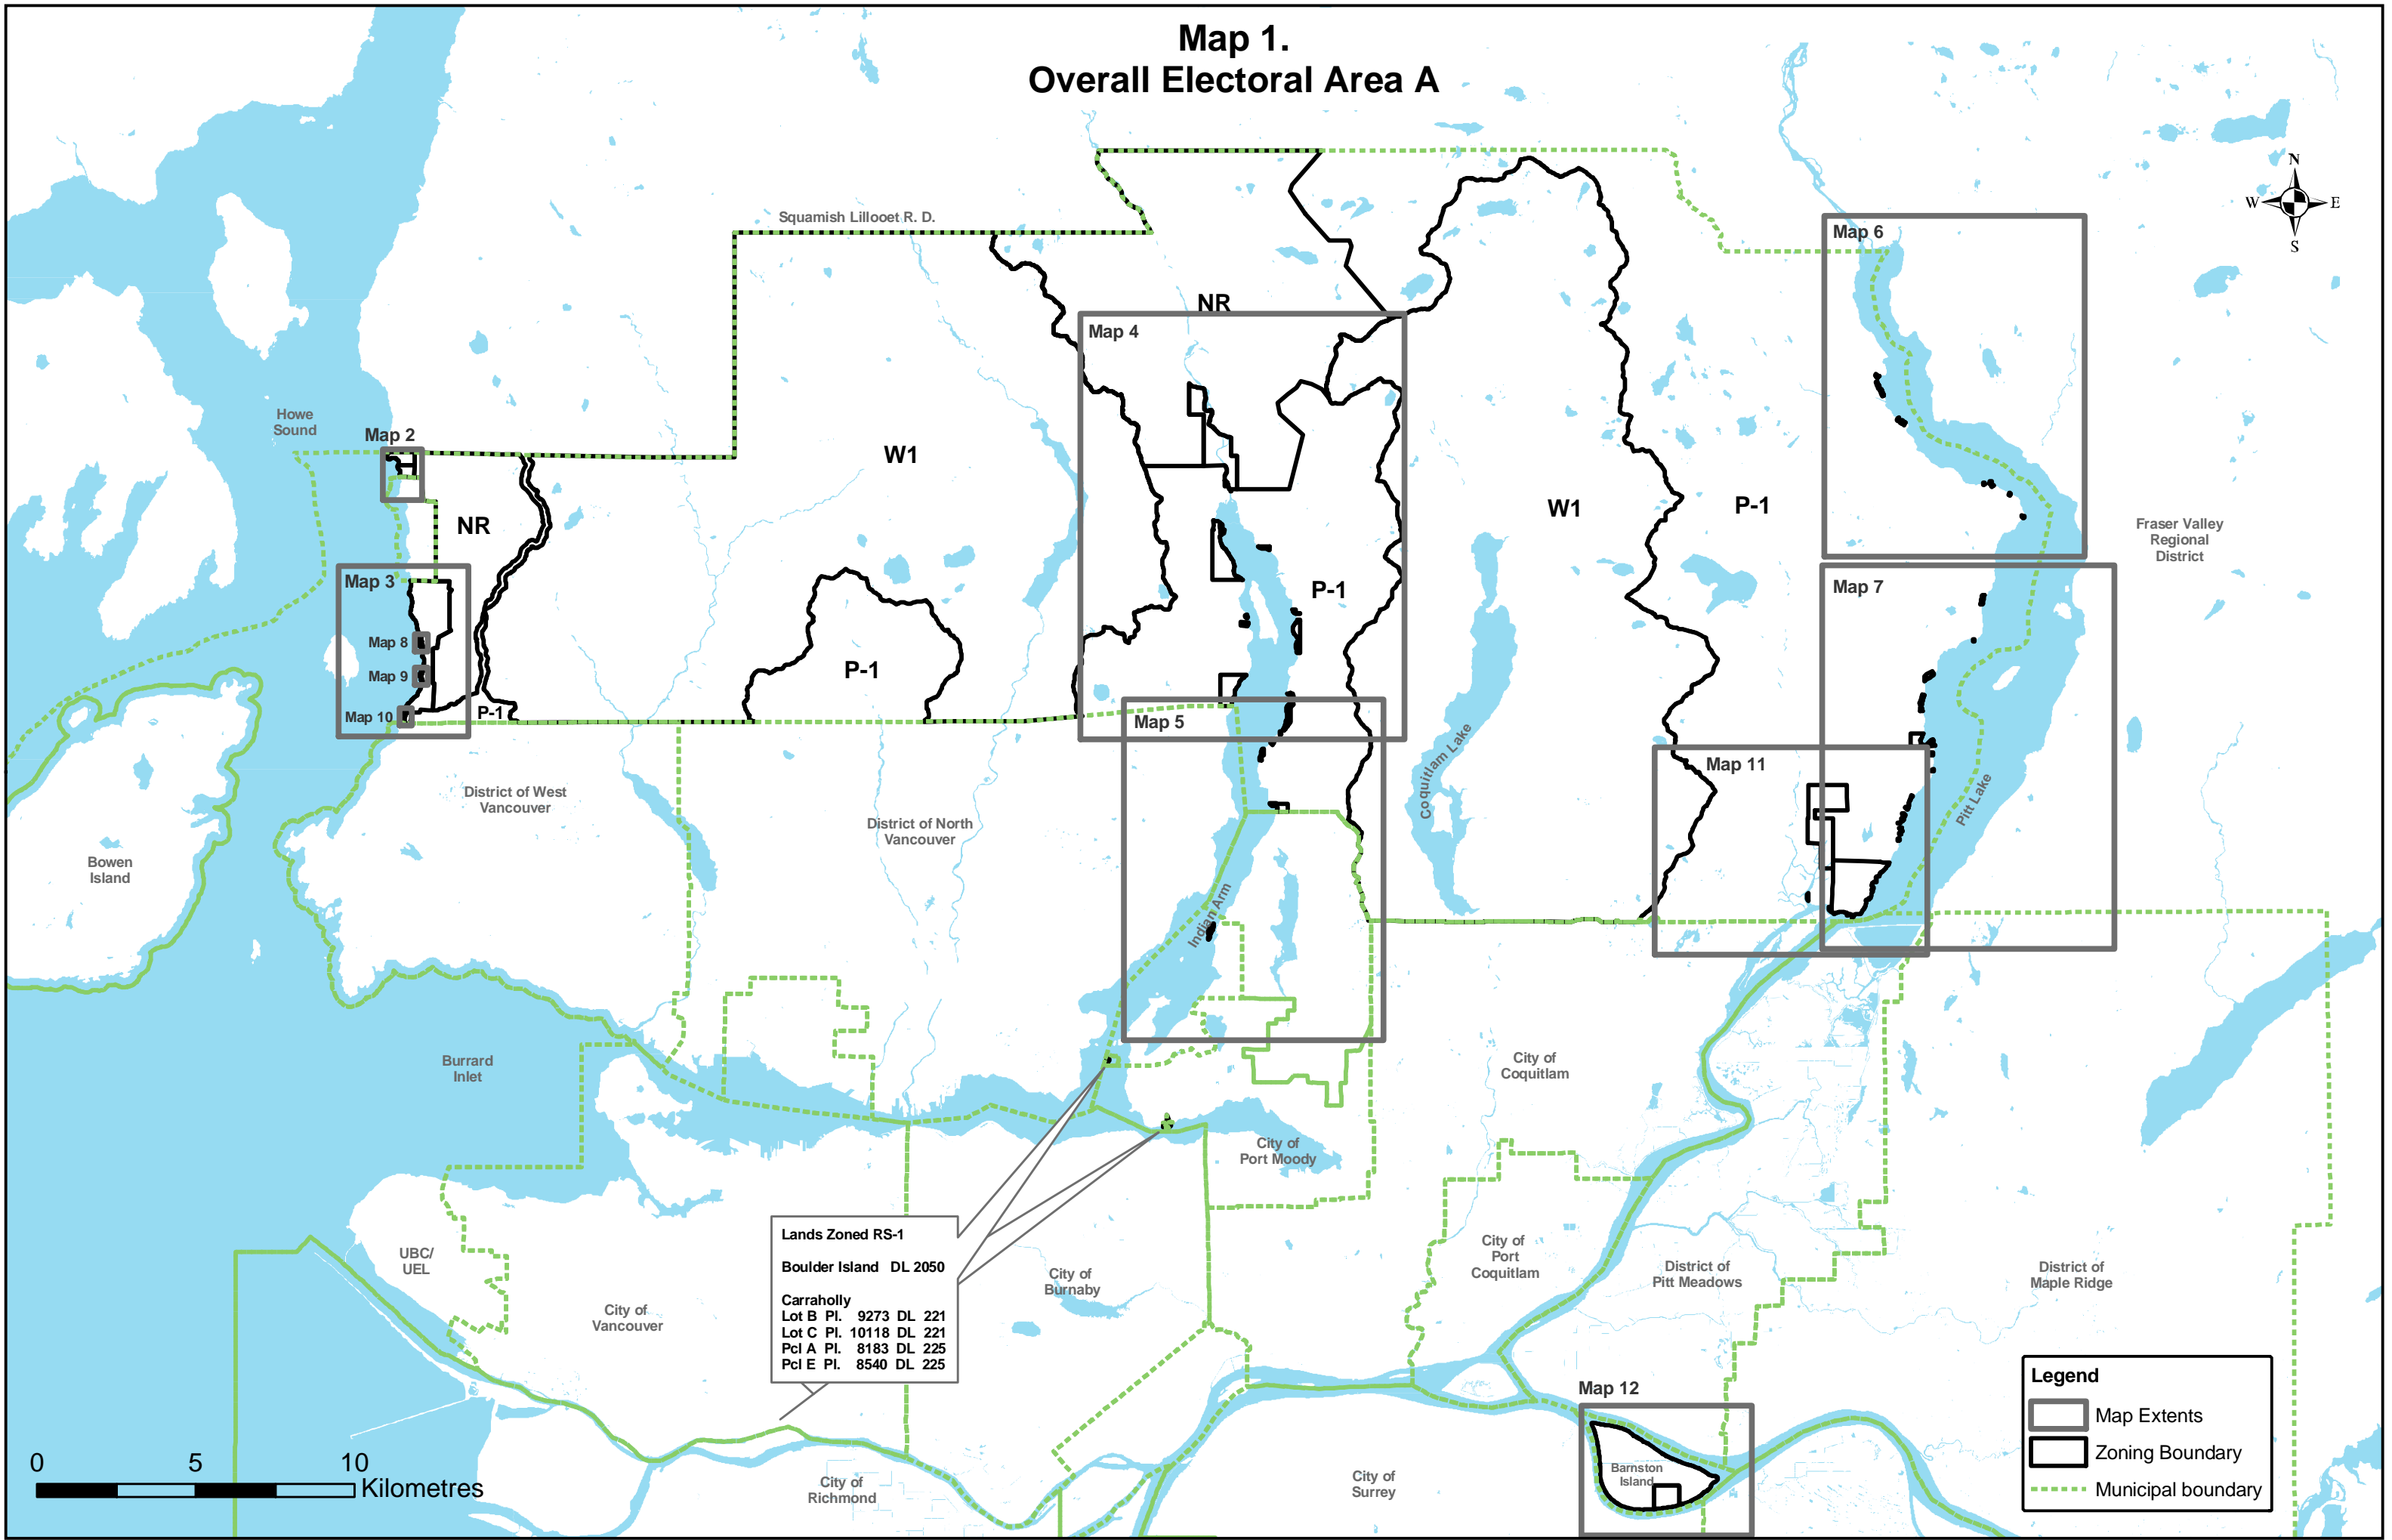

# Map 1. Overall Electoral Area A

**Lands Zoned RS-1**  
 Boulder Island DL 2050  
 Carraholly  
 Lot B Pl. 9273 DL 221  
 Lot C Pl. 10118 DL 221  
 Pcl A Pl. 8183 DL 225  
 Pcl E Pl. 8540 DL 225

**Legend**

- Map Extents
- Zoning Boundary
- Municipal boundary