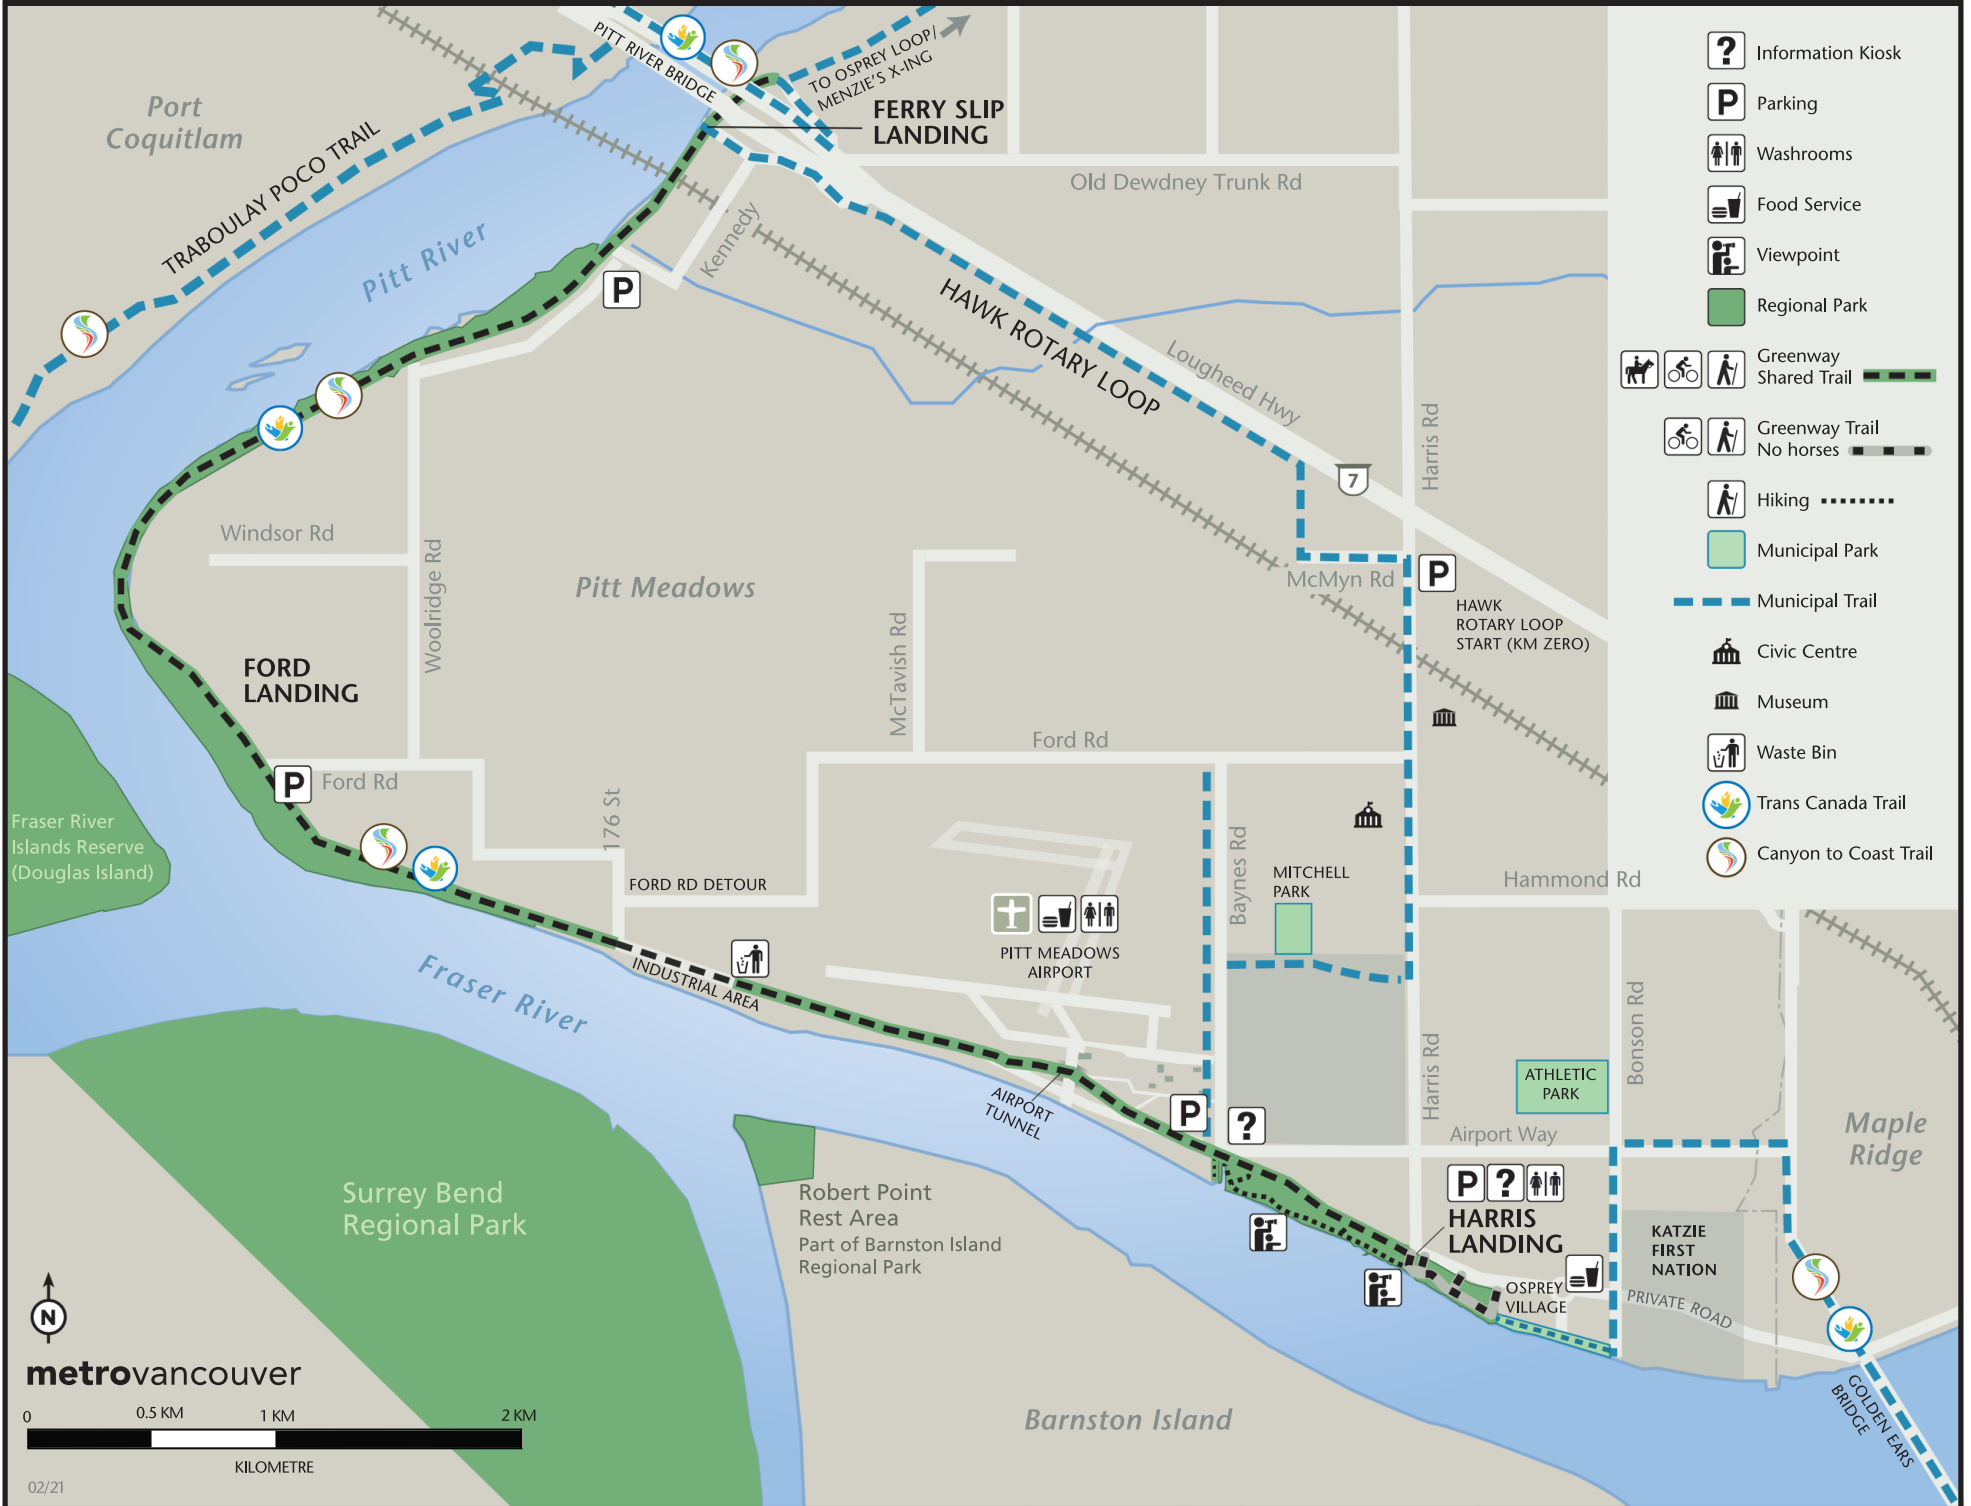

PITT RIVER REGIONAL GREENWAY

- Information Kiosk
- Parking
- Washrooms
- Food Service
- Viewpoint
- Regional Park
- Greenway Shared Trail
- Greenway Trail No horses
- Hiking
- Municipal Park
- Municipal Trail
- Civic Centre
- Museum
- Waste Bin
- Trans Canada Trail
- Canyon to Coast Trail

metrovancover

0 0.5 KM 1 KM 2 KM

KILOMETRE

02/21