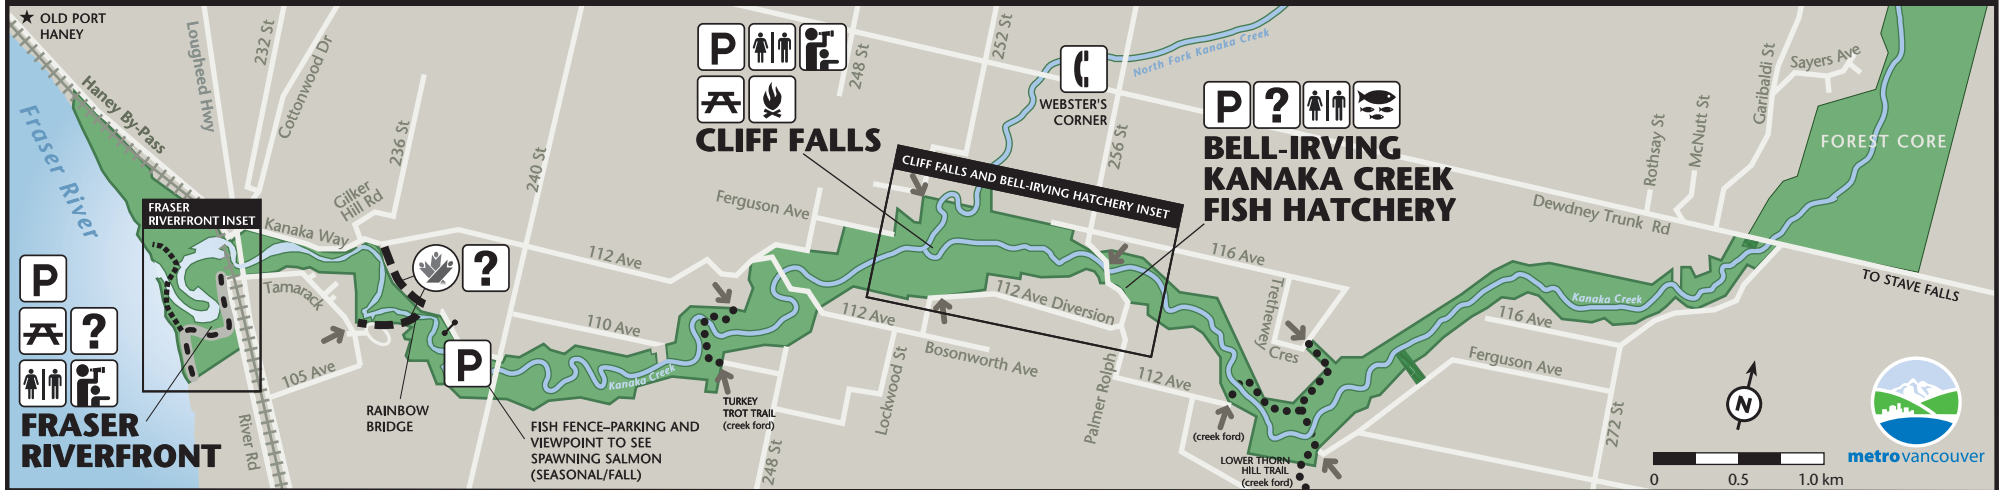

# KANAKA CREEK REGIONAL PARK

- |             |              |                       |                    |                                 |
|-------------|--------------|-----------------------|--------------------|---------------------------------|
| Information | Hatchery     | Cliff/Canyon Edge     | Regional Park      | Hiking Trail                    |
| Parking     | Picnic Area  | Fire Ring             | No Public Access   | Hiking/Cycling Trail            |
| Toilets     | Canoe Launch | Gate                  | Trans Canada Trail | Hiking/Cycling/Equestrian Trail |
| Telephone   | Viewpoint    | Riding/Walking Access | Creek              | Hiking/Equestrian Trail         |