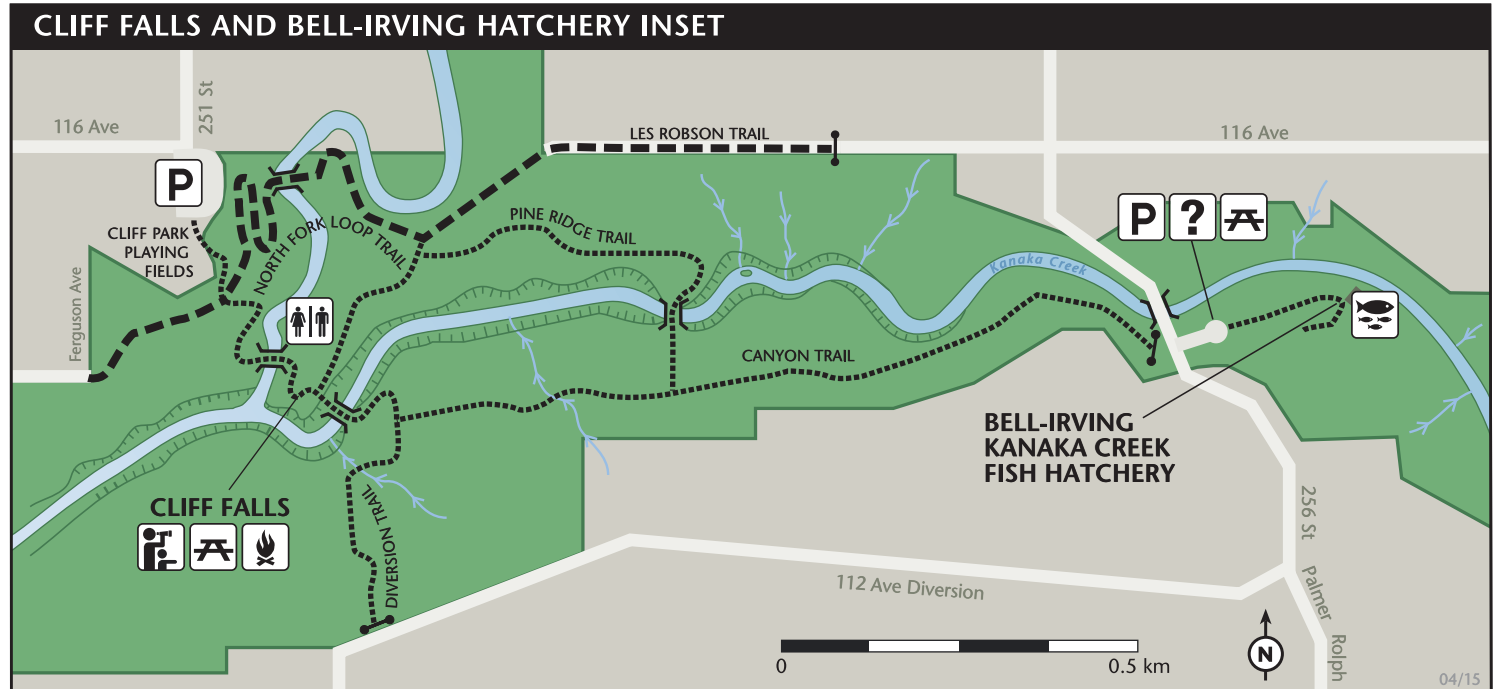

# KANAKA CREEK REGIONAL PARK

- |             |              |                       |                    |                                 |
|-------------|--------------|-----------------------|--------------------|---------------------------------|
| Information | Hatchery     | Cliff/Canyon Edge     | Regional Park      | Hiking Trail                    |
| Parking     | Picnic Area  | Fire Ring             | No Public Access   | Hiking/Cycling Trail            |
| Toilets     | Canoe Launch | Gate                  | Trans Canada Trail | Hiking/Cycling/Equestrian Trail |
| Telephone   | Viewpoint    | Riding/Walking Access | Creek              | Hiking/Equestrian Trail         |