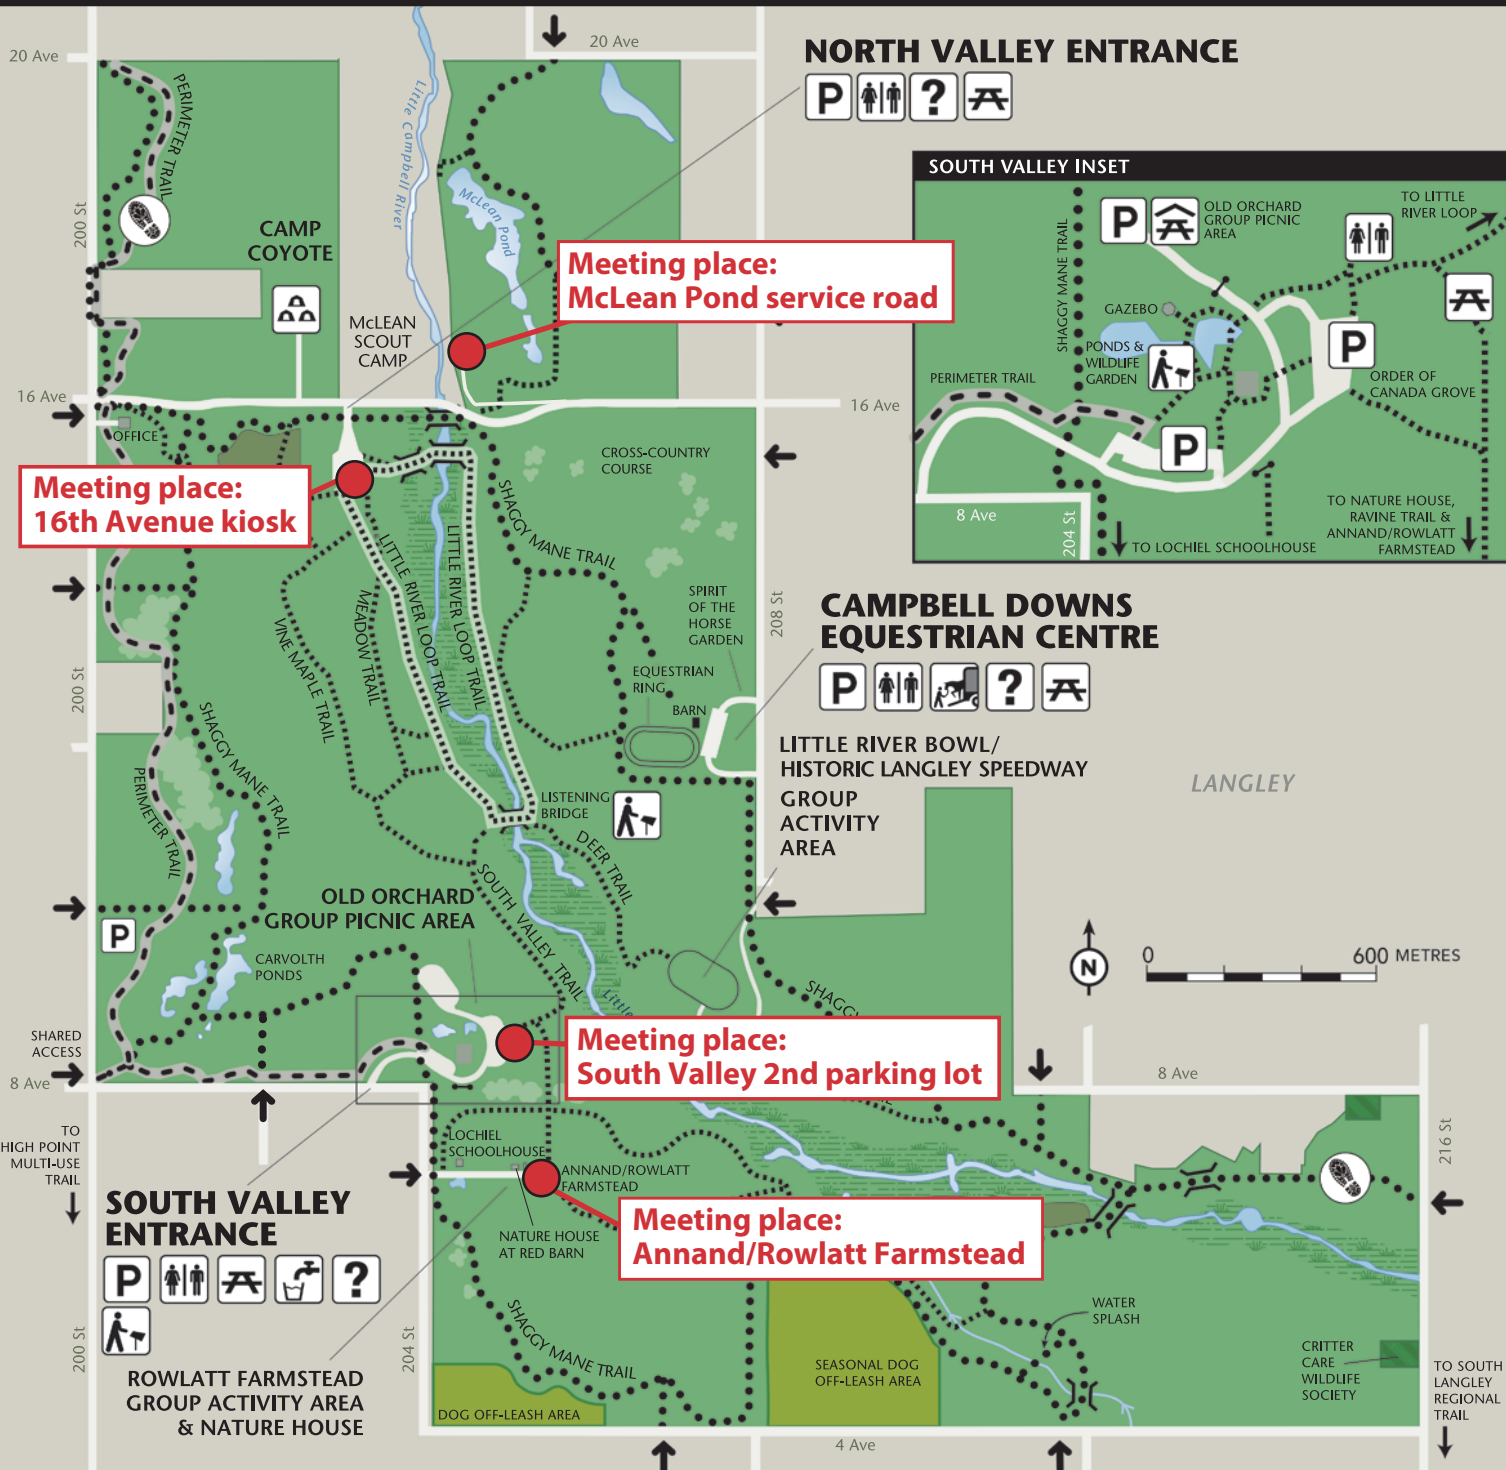

CAMPBELL VALLEY REGIONAL PARK

- Neighbourhood Access
- P** Parking
- ?** Information
- ♿** Washrooms
- 🚰** Drinking Water
- 🍃** Picnic Area
- 🏠** Group Picnic Shelter (Reservable, call 604-432-6352)
- 🏕️** Group Camping
- 🚶** Hiking Trail
- 🚶🐎** Hiking/Equestrian Trail
- 🚶🚲** Hiking/Cycling Trail
- 👣** National Hiking Trail
- 🐎** Horse Trailer Parking
- 👤** Interpretive Exhibit
- 🌿** Regional Park
- 🚫** No Public Access
- 🐎** Open Horseback Riding Area
- 🐕** Dog Off-leash Area
- 🌊** Marsh
- 🌊** Creek
- ♿** Wheelchair Access:
 - Ponds and Wildlife Garden
 - Nature House at Red Barn
 - Little River Loop Trail **⋯⋯⋯**
 - Perimeter Trail **- - - - -**