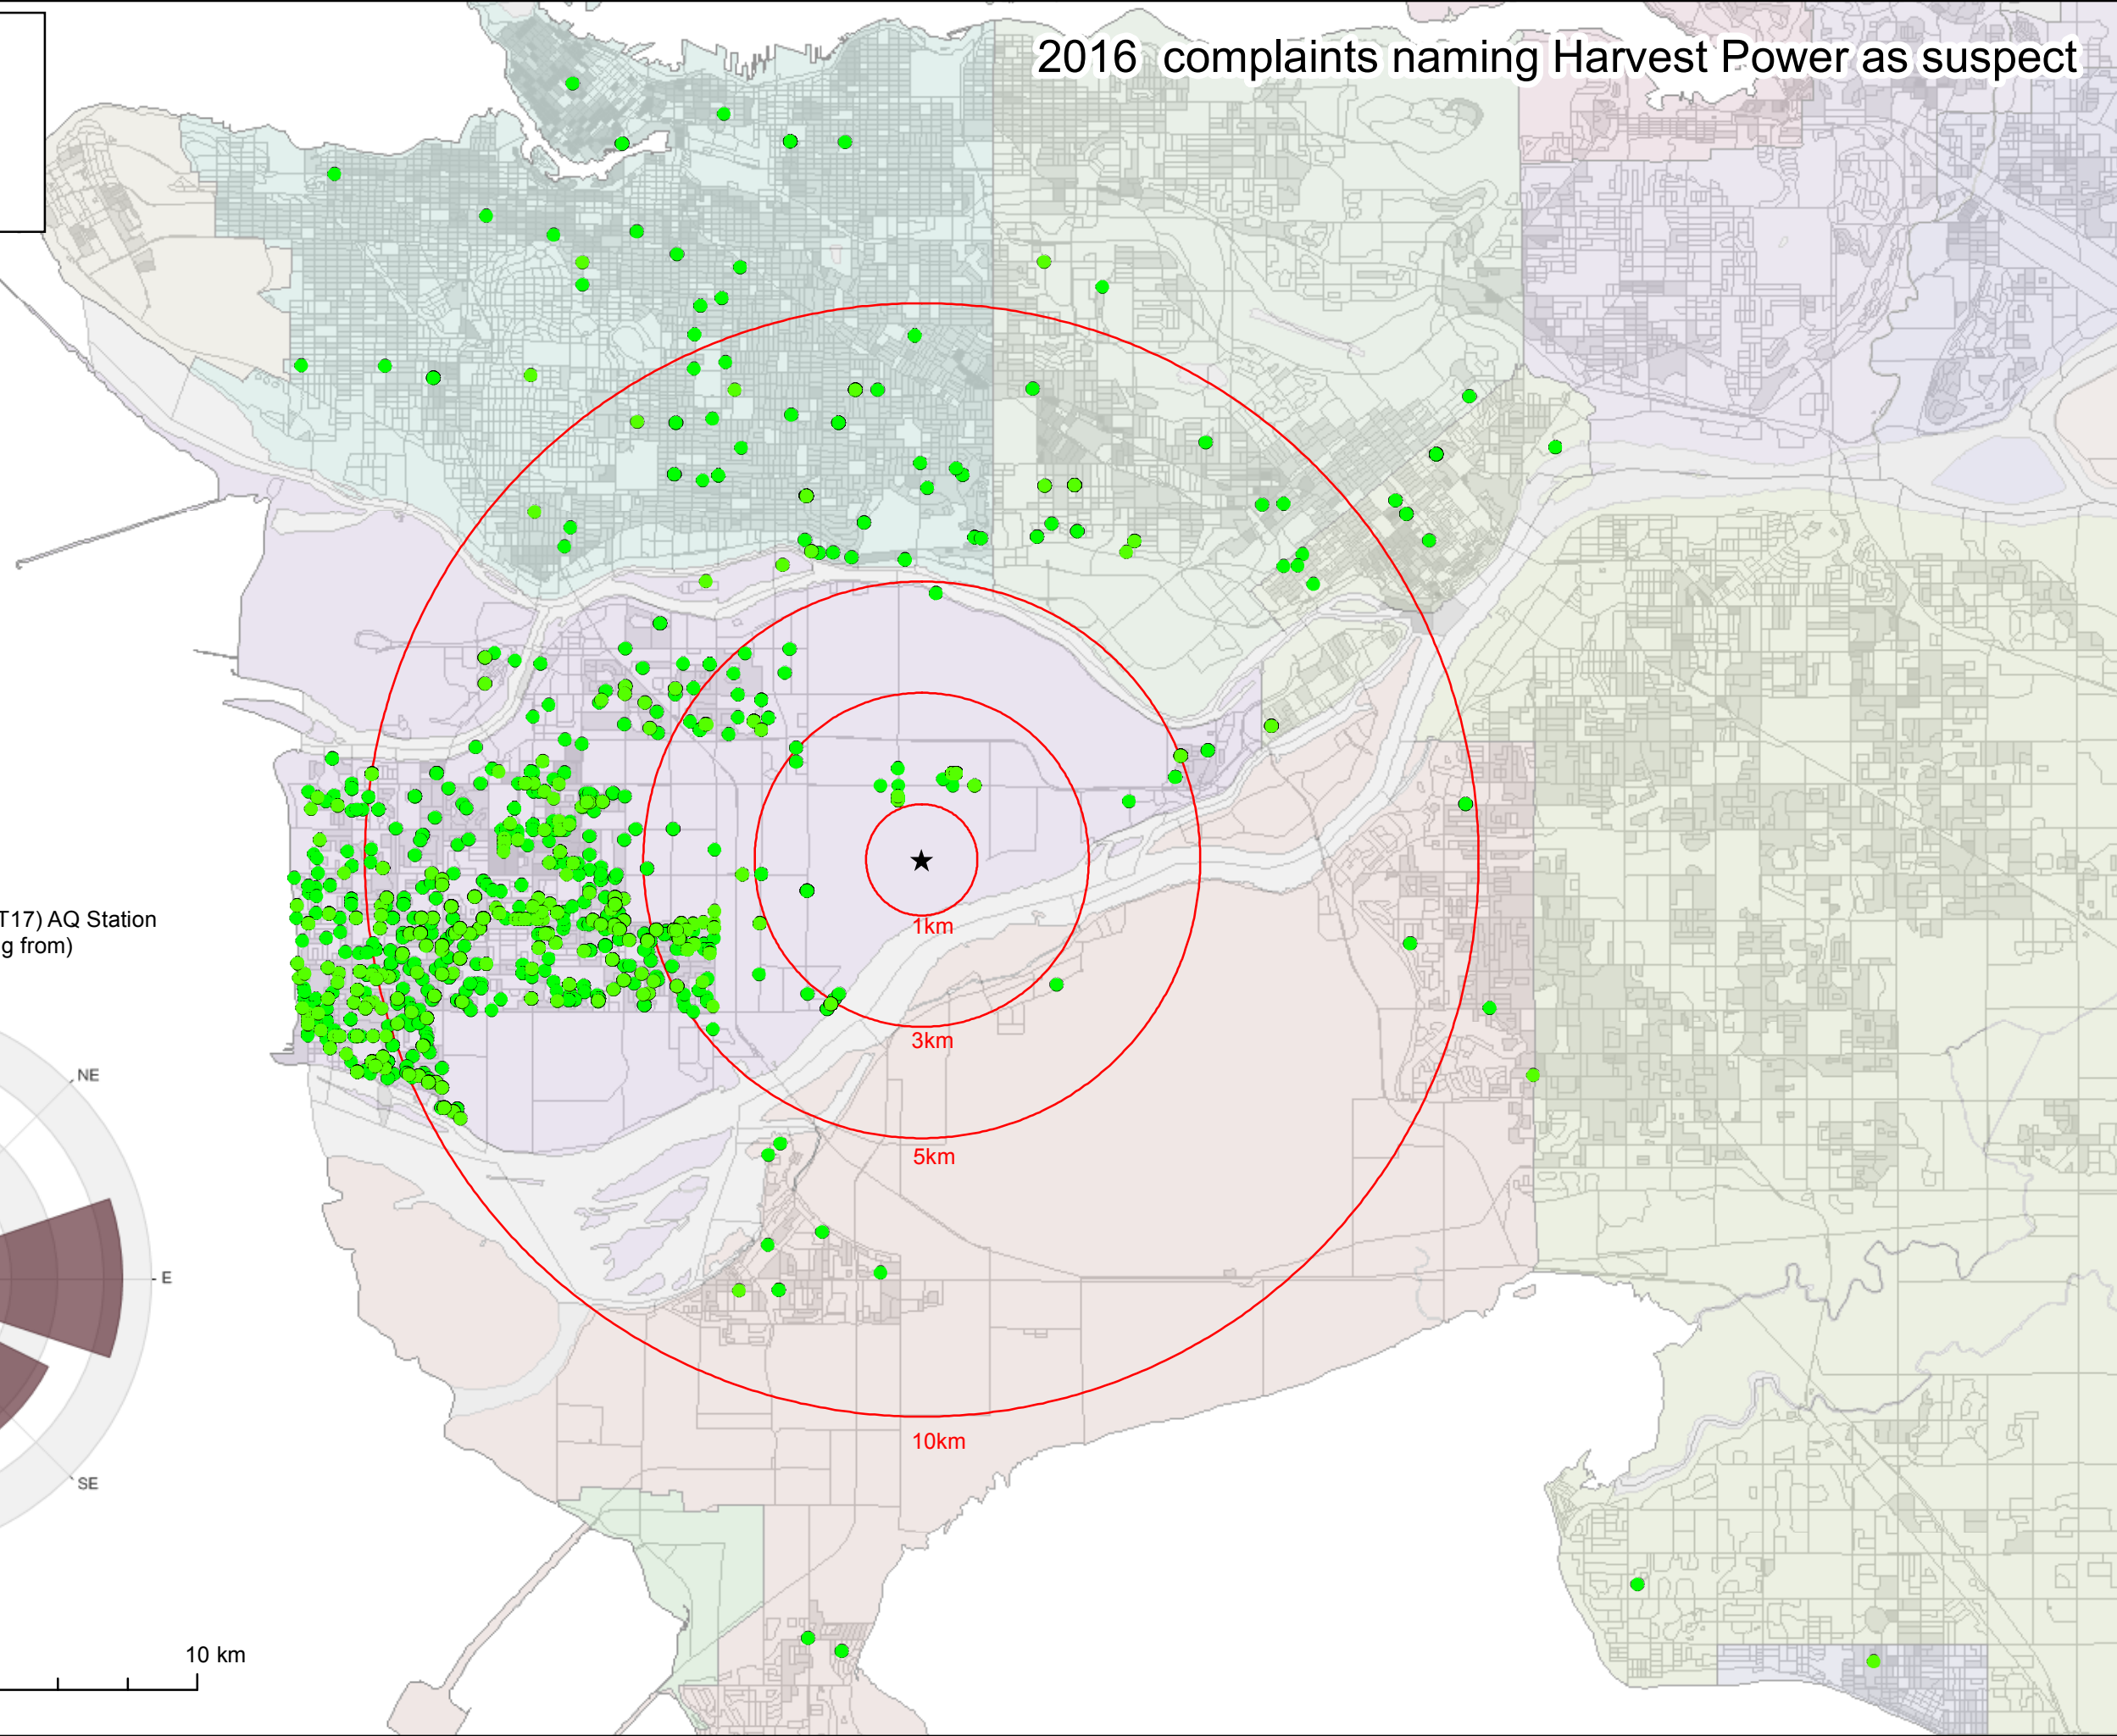

# Legend

- ★ Harvest Power Location
- 2016 Complaints

# 2016 complaints naming Harvest Power as suspect

Windrose : Metro Vancouver Richmond South (T17) AQ Station  
(showing the direction winds are blowing from)