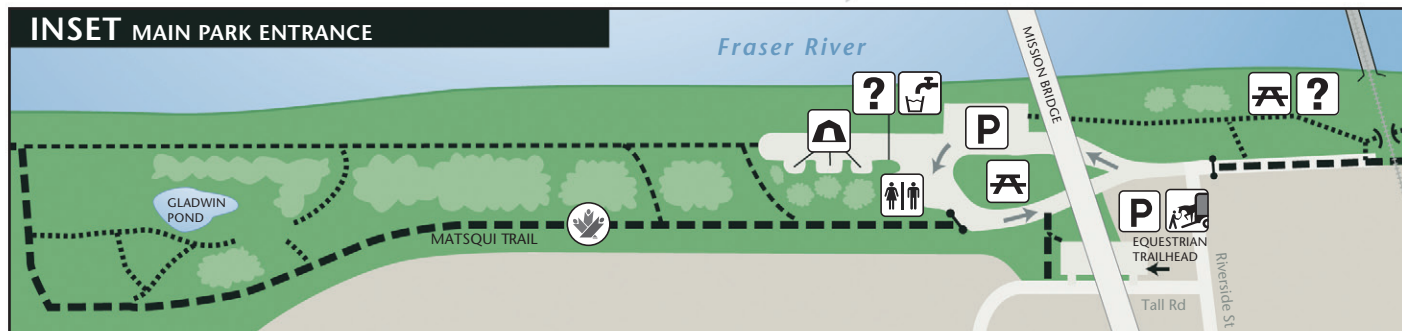

MATSQUI TRAIL REGIONAL PARK

	Information		Regional Park
	Parking		No Public Access
	Toilets		Private Property
	Telephone		Drinking Water
	Fishing		Bridge
	Camping		Creek
	Horse Trailer Parking		Gate
	Picnic Area		Trans Canada Trail
	Hiking Trail		
	Hiking/Cycling/Equestrian Trail		
	Secondary Trail		