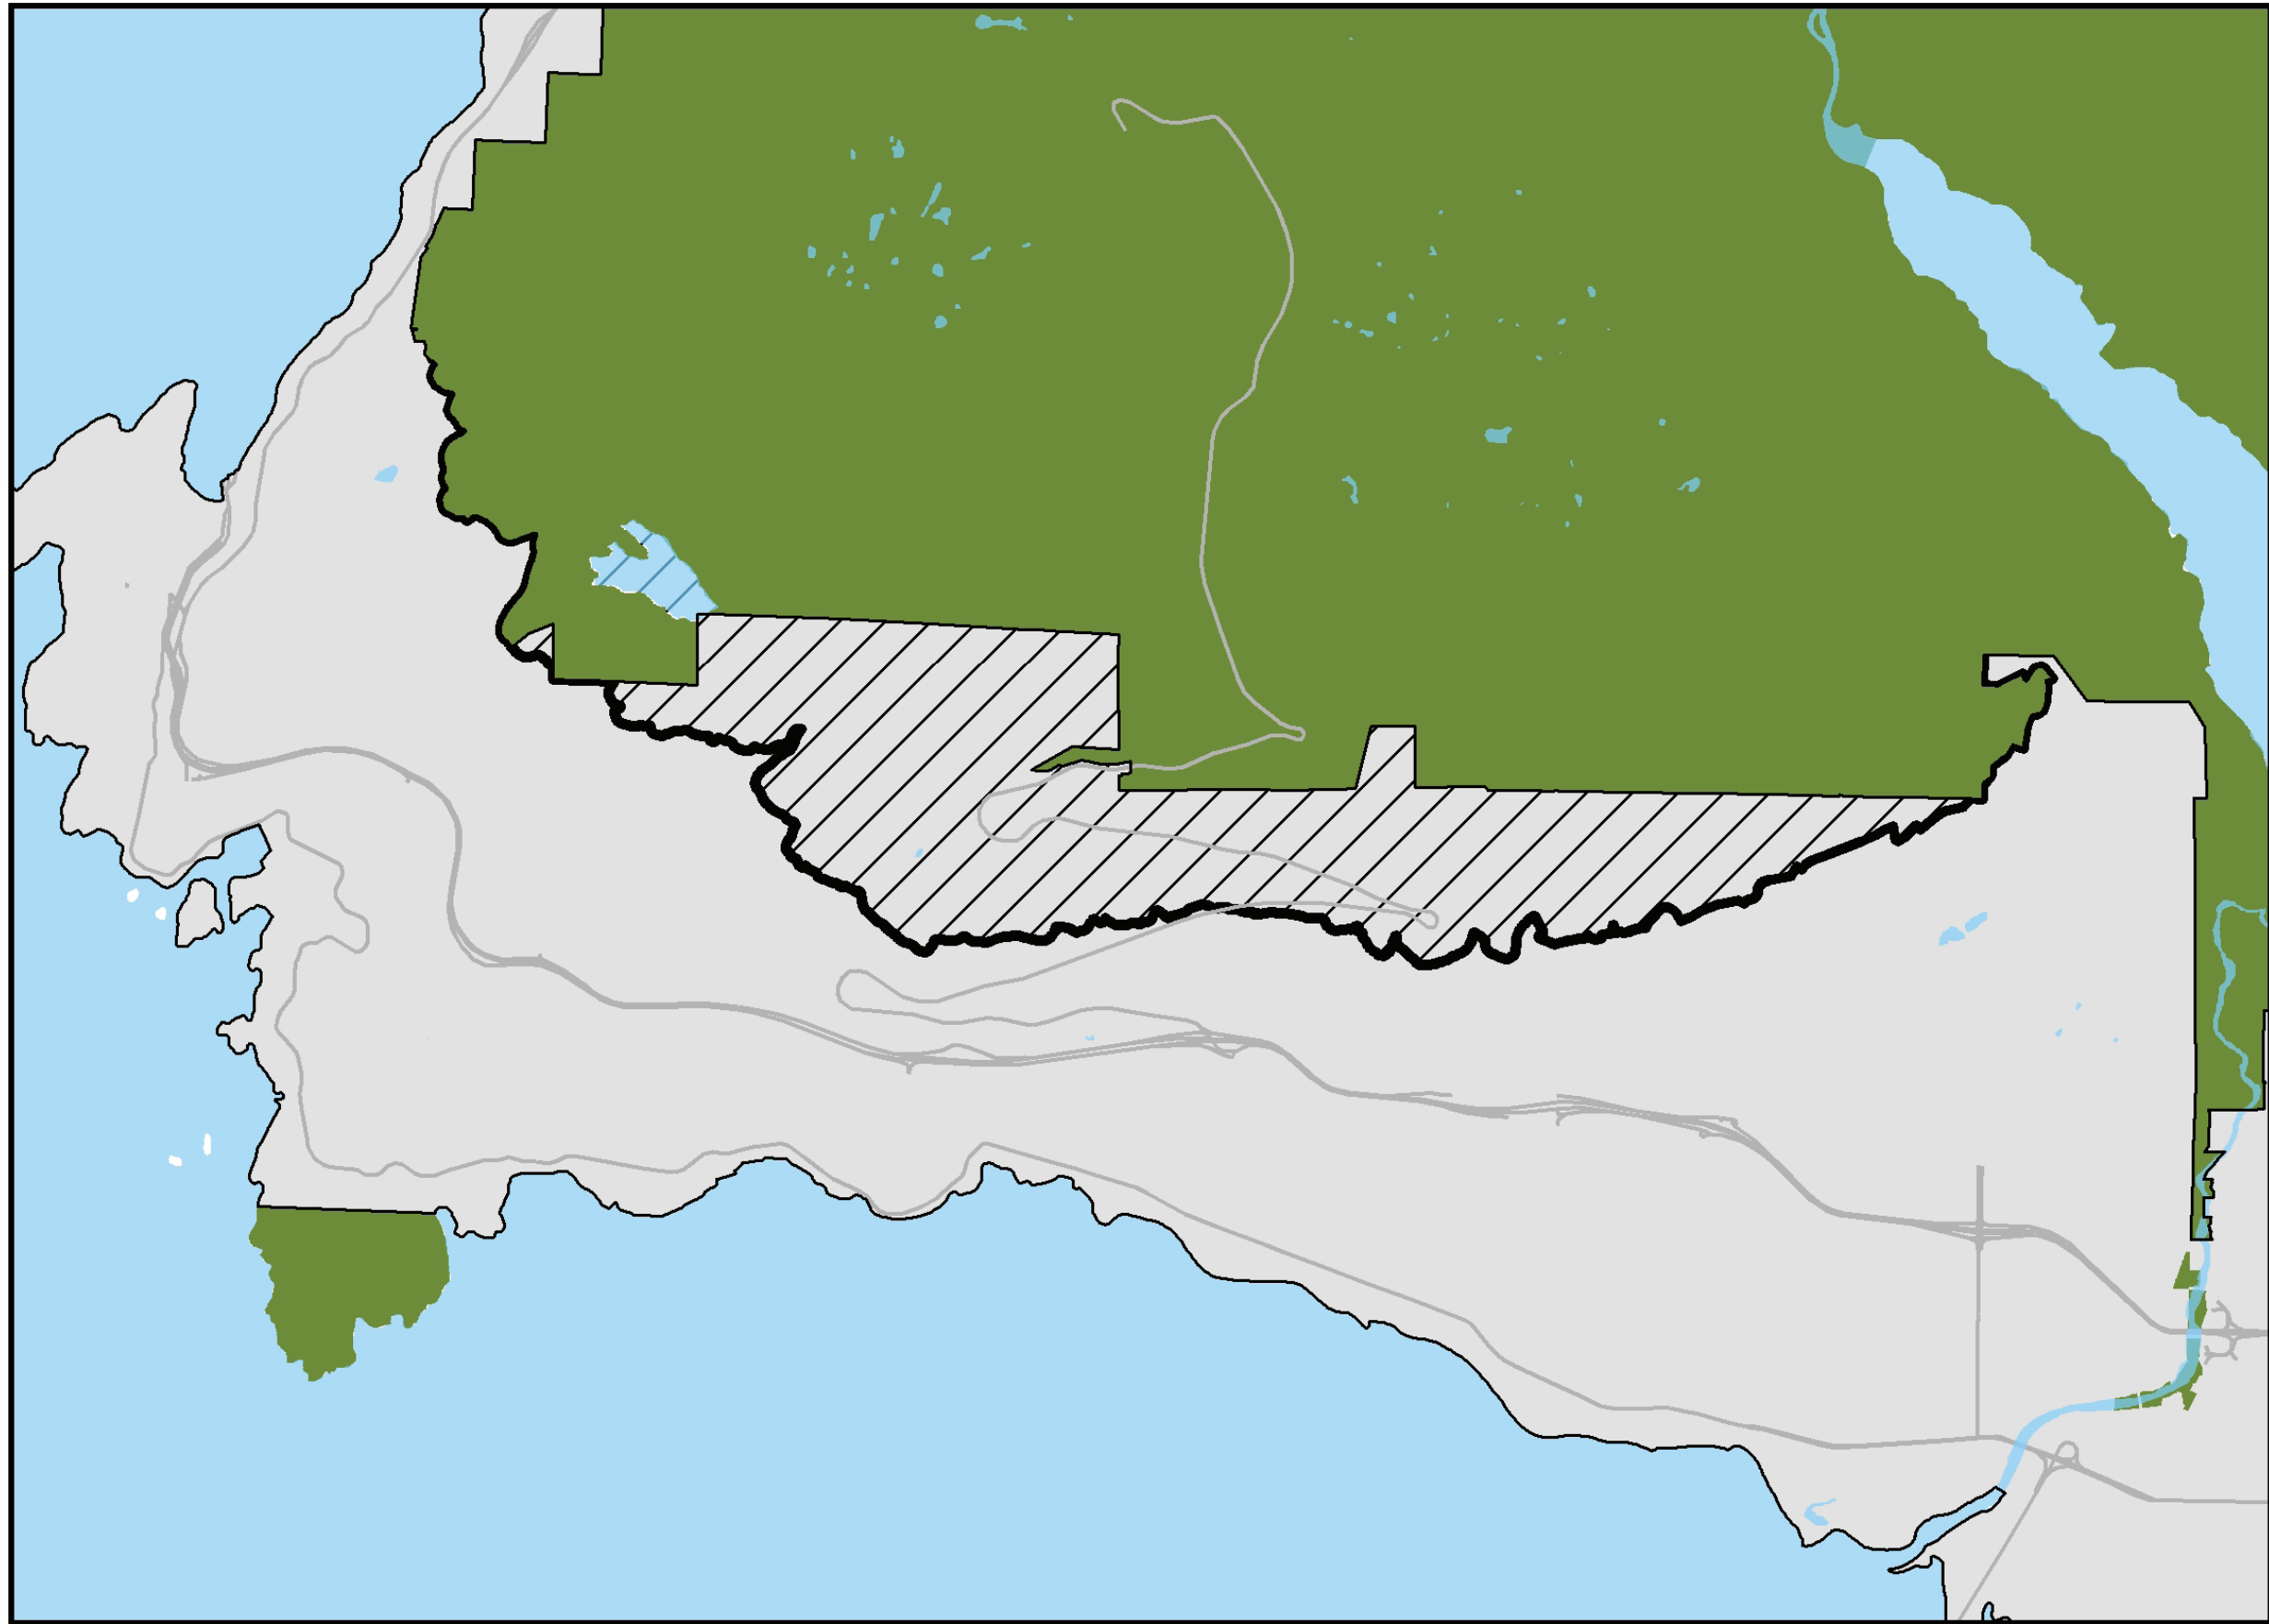

District of West Vancouver

-  Old Growth Conservancy
-  General Urban to Conservation and Recreation

District of West Vancouver

 **Special Study Area Extension
to 1,200 ft elevation**