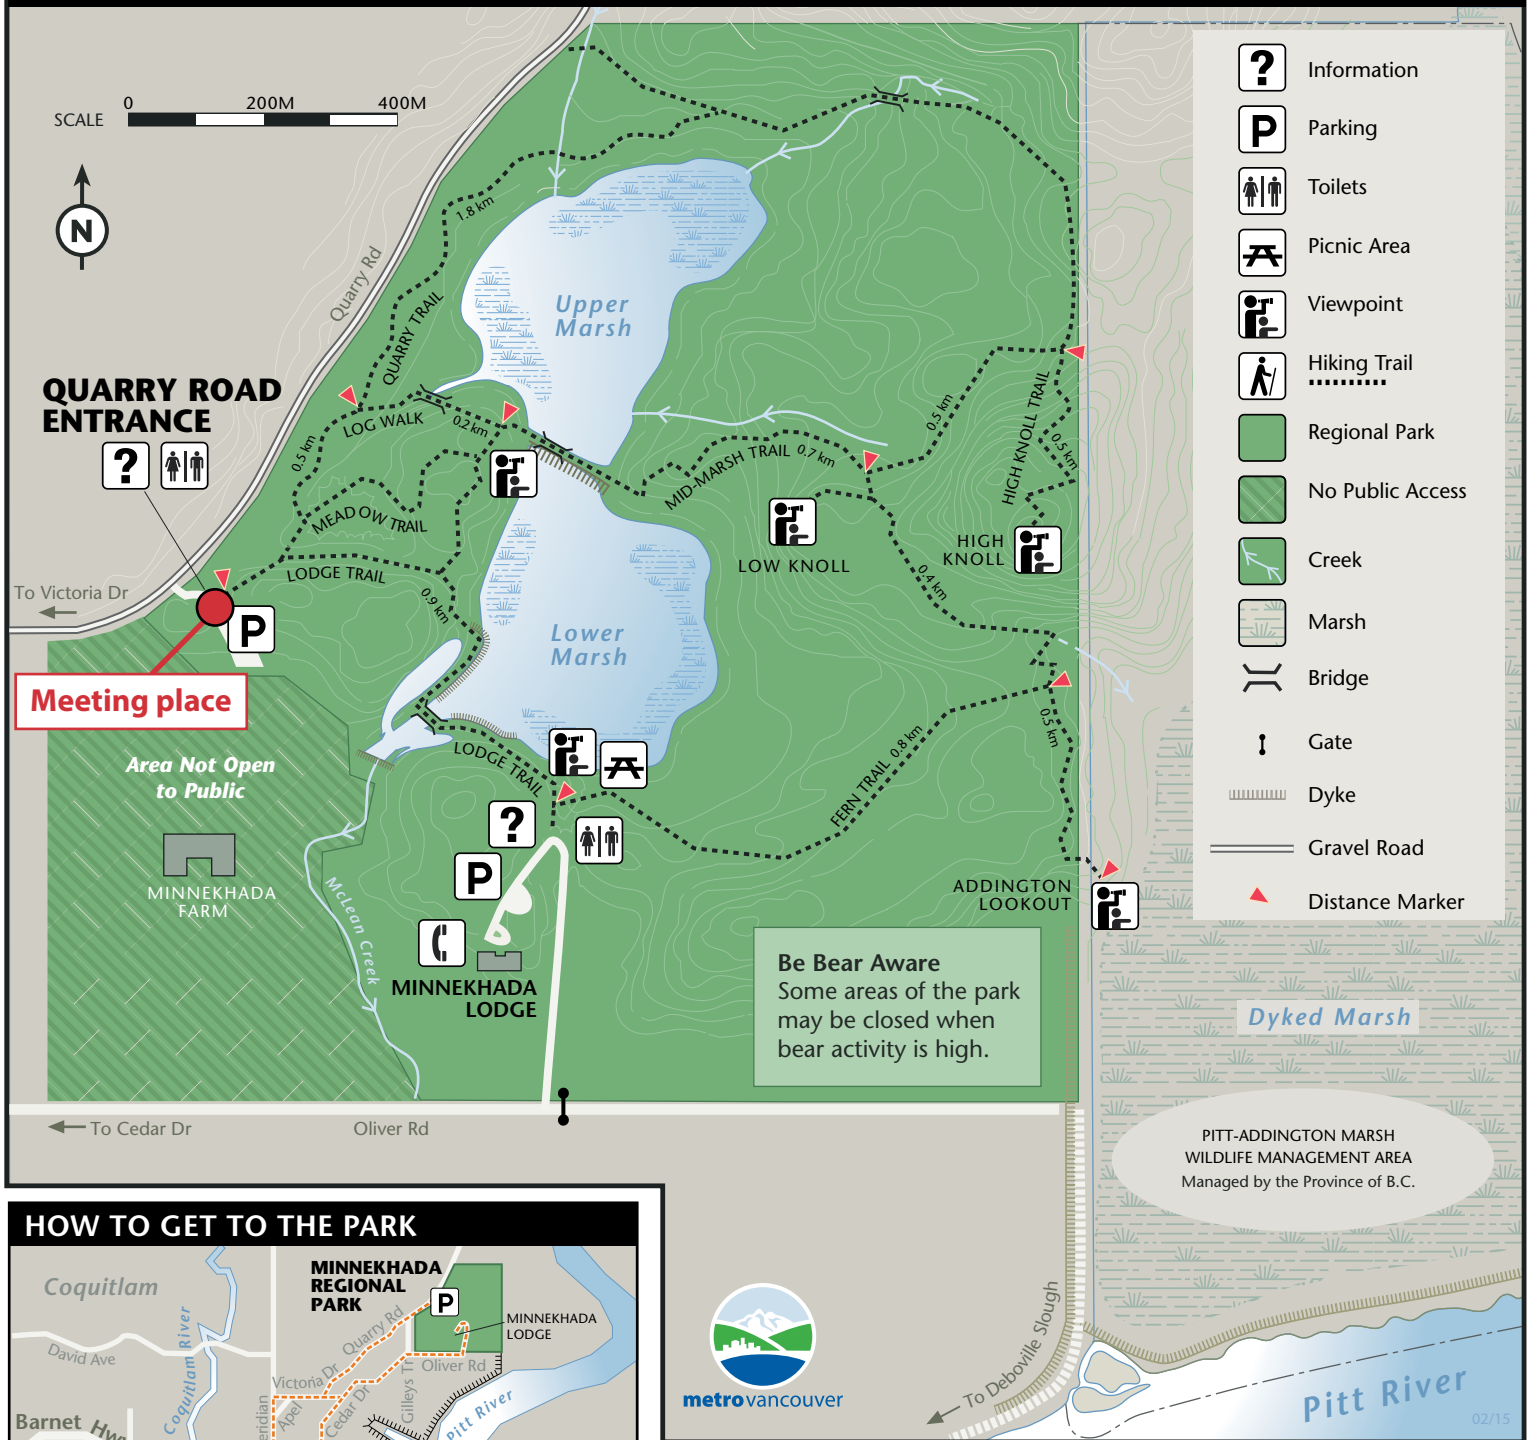

# MINNEKHADA REGIONAL PARK

## DIRECTIONS TO THE PARK

### MINNEKHADA LODGE

From Lougheed Highway in Coquitlam, turn north on Coast Meridian. Turn right on Prairie Avenue, and left on Cedar Drive. Cedar Drive continues to Oliver Road. Follow signs to the park entrance and Minnehada Lodge. Parking and access to the lodge may be limited during private events.

### QUARRY ROAD ENTRANCE

From Lougheed Highway in Coquitlam, turn north on Coast Meridian and travel 2.5 km to Victoria Drive. Follow Victoria Drive for 1 km to the crest of the hill and make a deliberate left turn to stay on Victoria Drive. Travel northeast for 3.5 km to the park entrance on Quarry Road.