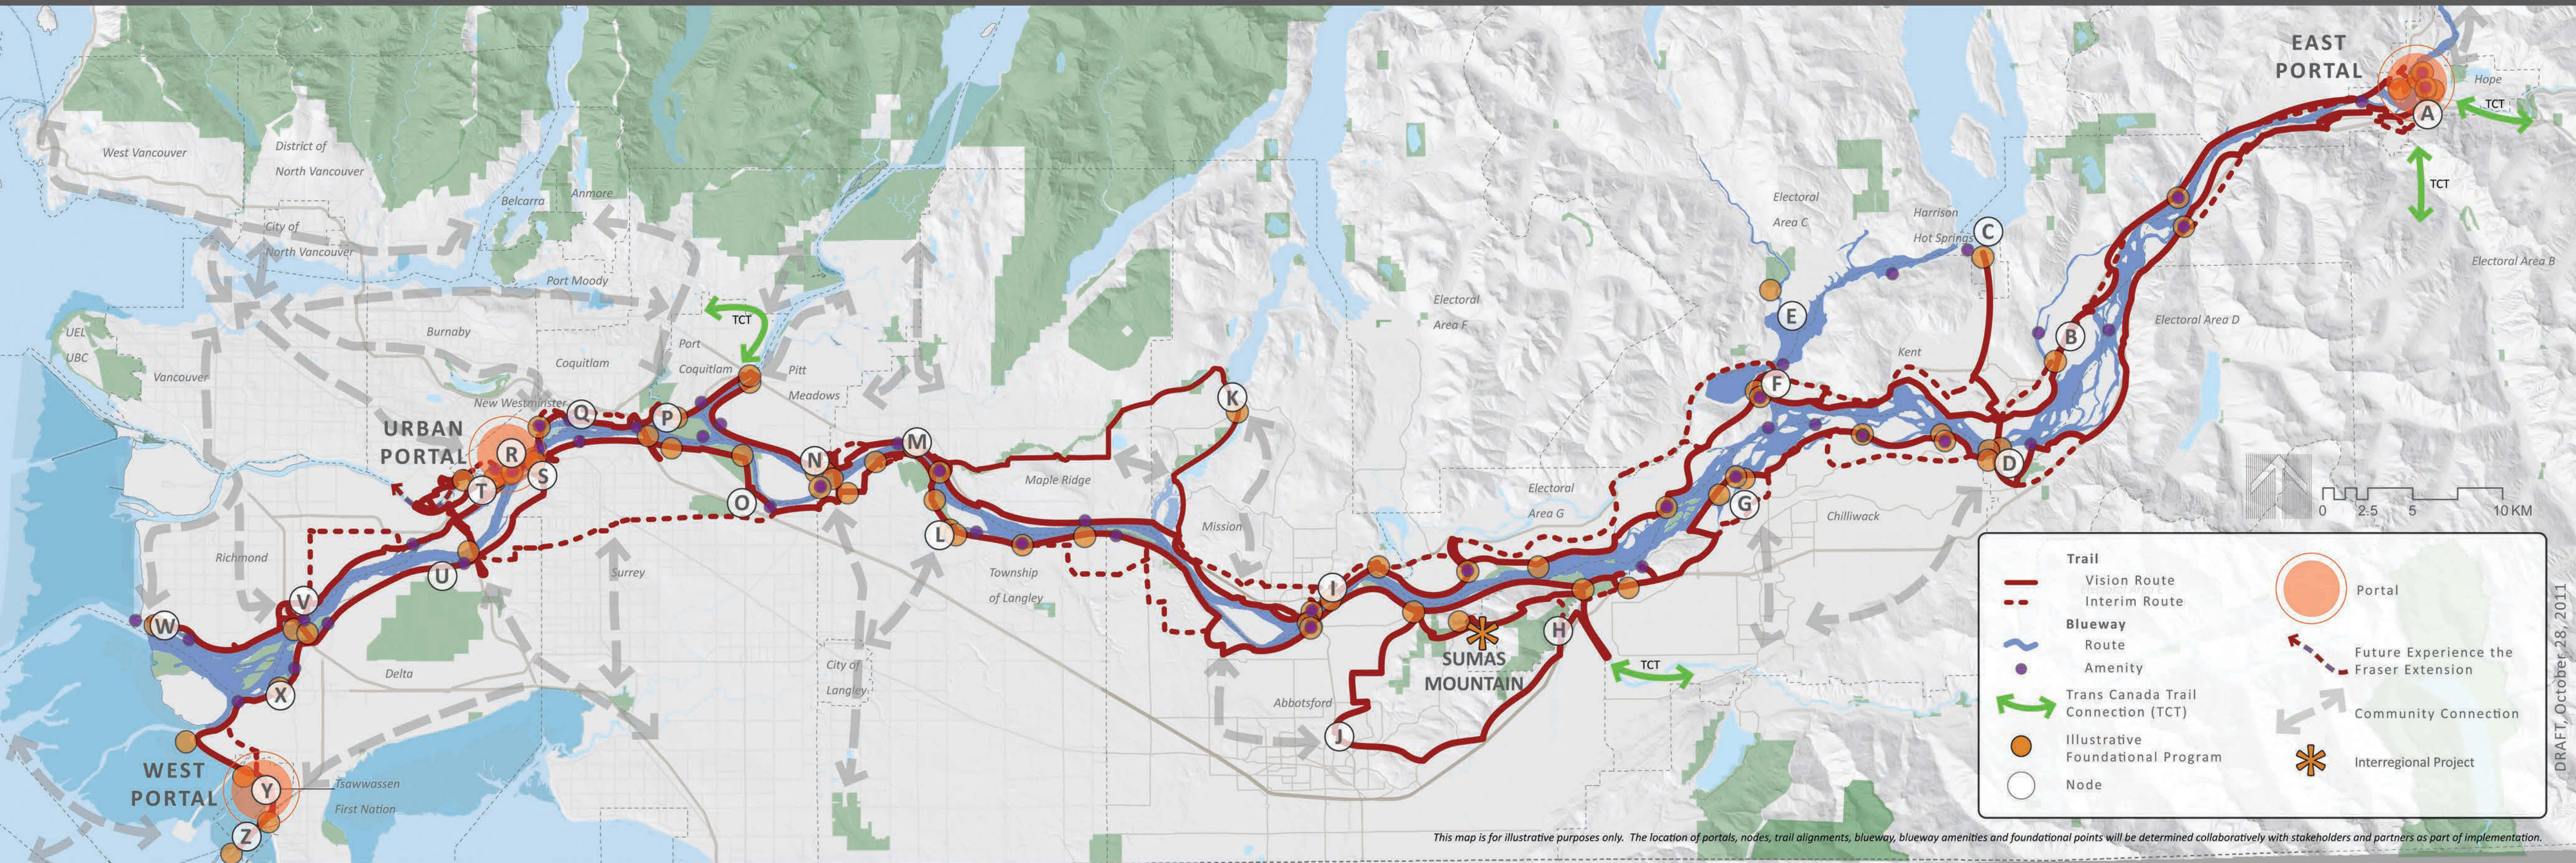

CONCEPT PLAN

This map is for illustrative purposes only. The location of portals, nodes, trail alignments, blueway, blueway amenities and foundational points will be determined collaboratively with stakeholders and partners as part of implementation.

N O D E S

A HOPE	C HARRISON HOT SPRINGS	E STS'AILES - CHEHALIS	G CHILLIWACK WATERFRONT	I MISSION WATERFRONT	K STAVE	M PORT HANEY	O SURREY BEND	Q COQUITLAM WATERFRONT	S BROWNSVILLE	U TILBURY	W STEVESTON	Y TSAWWASSEN
B SEABIRD ISLAND	D ROSEDALE - POPKUM	F HARRISON MILLS	H BARROWTOWN	J ABBOTSFORD	L FORT LANGLEY	N BONSON	P CITADEL	R NEW WESTMINSTER QUAY	T QUEENSBOROUGH	V RIVERPORT	X LADNER	Z FERRY