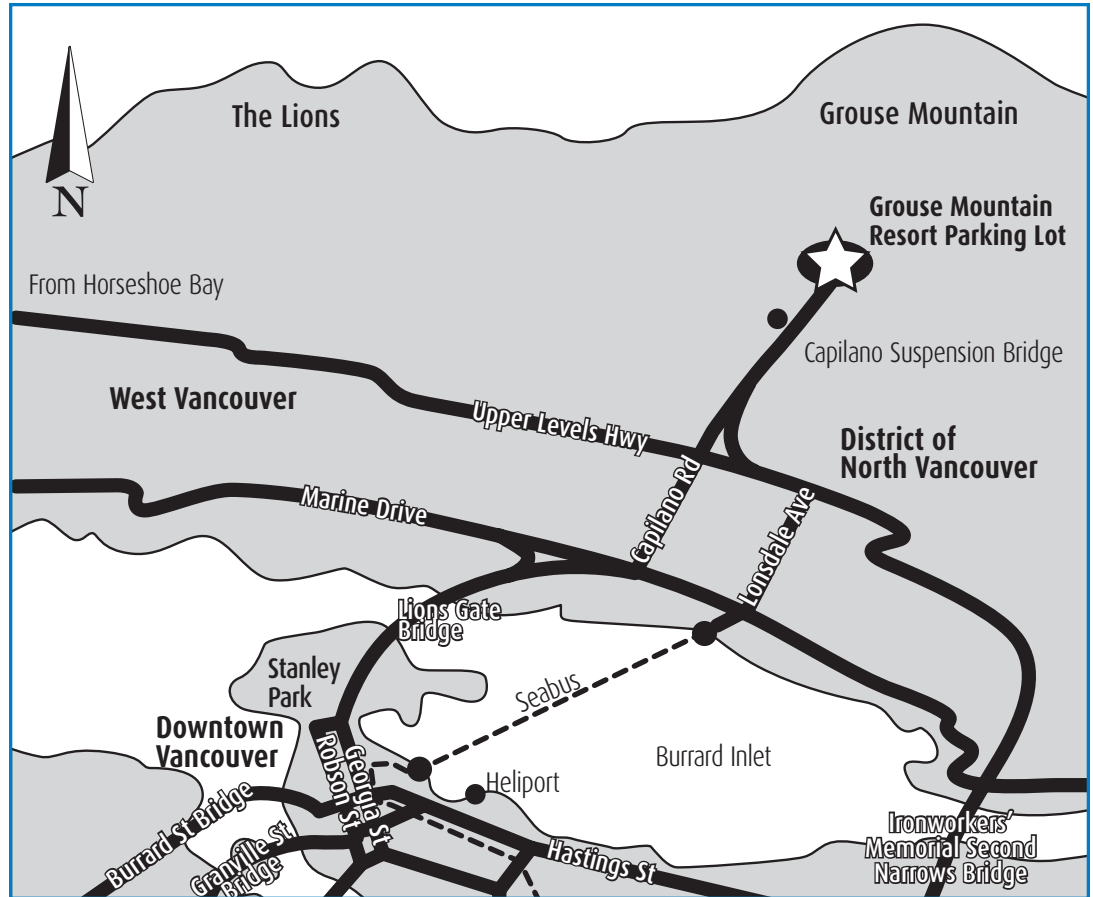

How to get to the Capilano Watershed Tours

How to get to the check-in area at **Grouse Mountain Resort**

Please check in at least 15 minutes before departure.

Check-in Area:

Grouse Mountain Resort Parking Lot

Pay parking \$5 all day (credit cards and coins accepted)

If you are travelling by transit, the #236 Grouse Mountain bus from the Seabus makes regular stops at the SkyRide. If you require further transit information, please call 604-953-3333 or reach them on the web at www.translink.bc.ca.